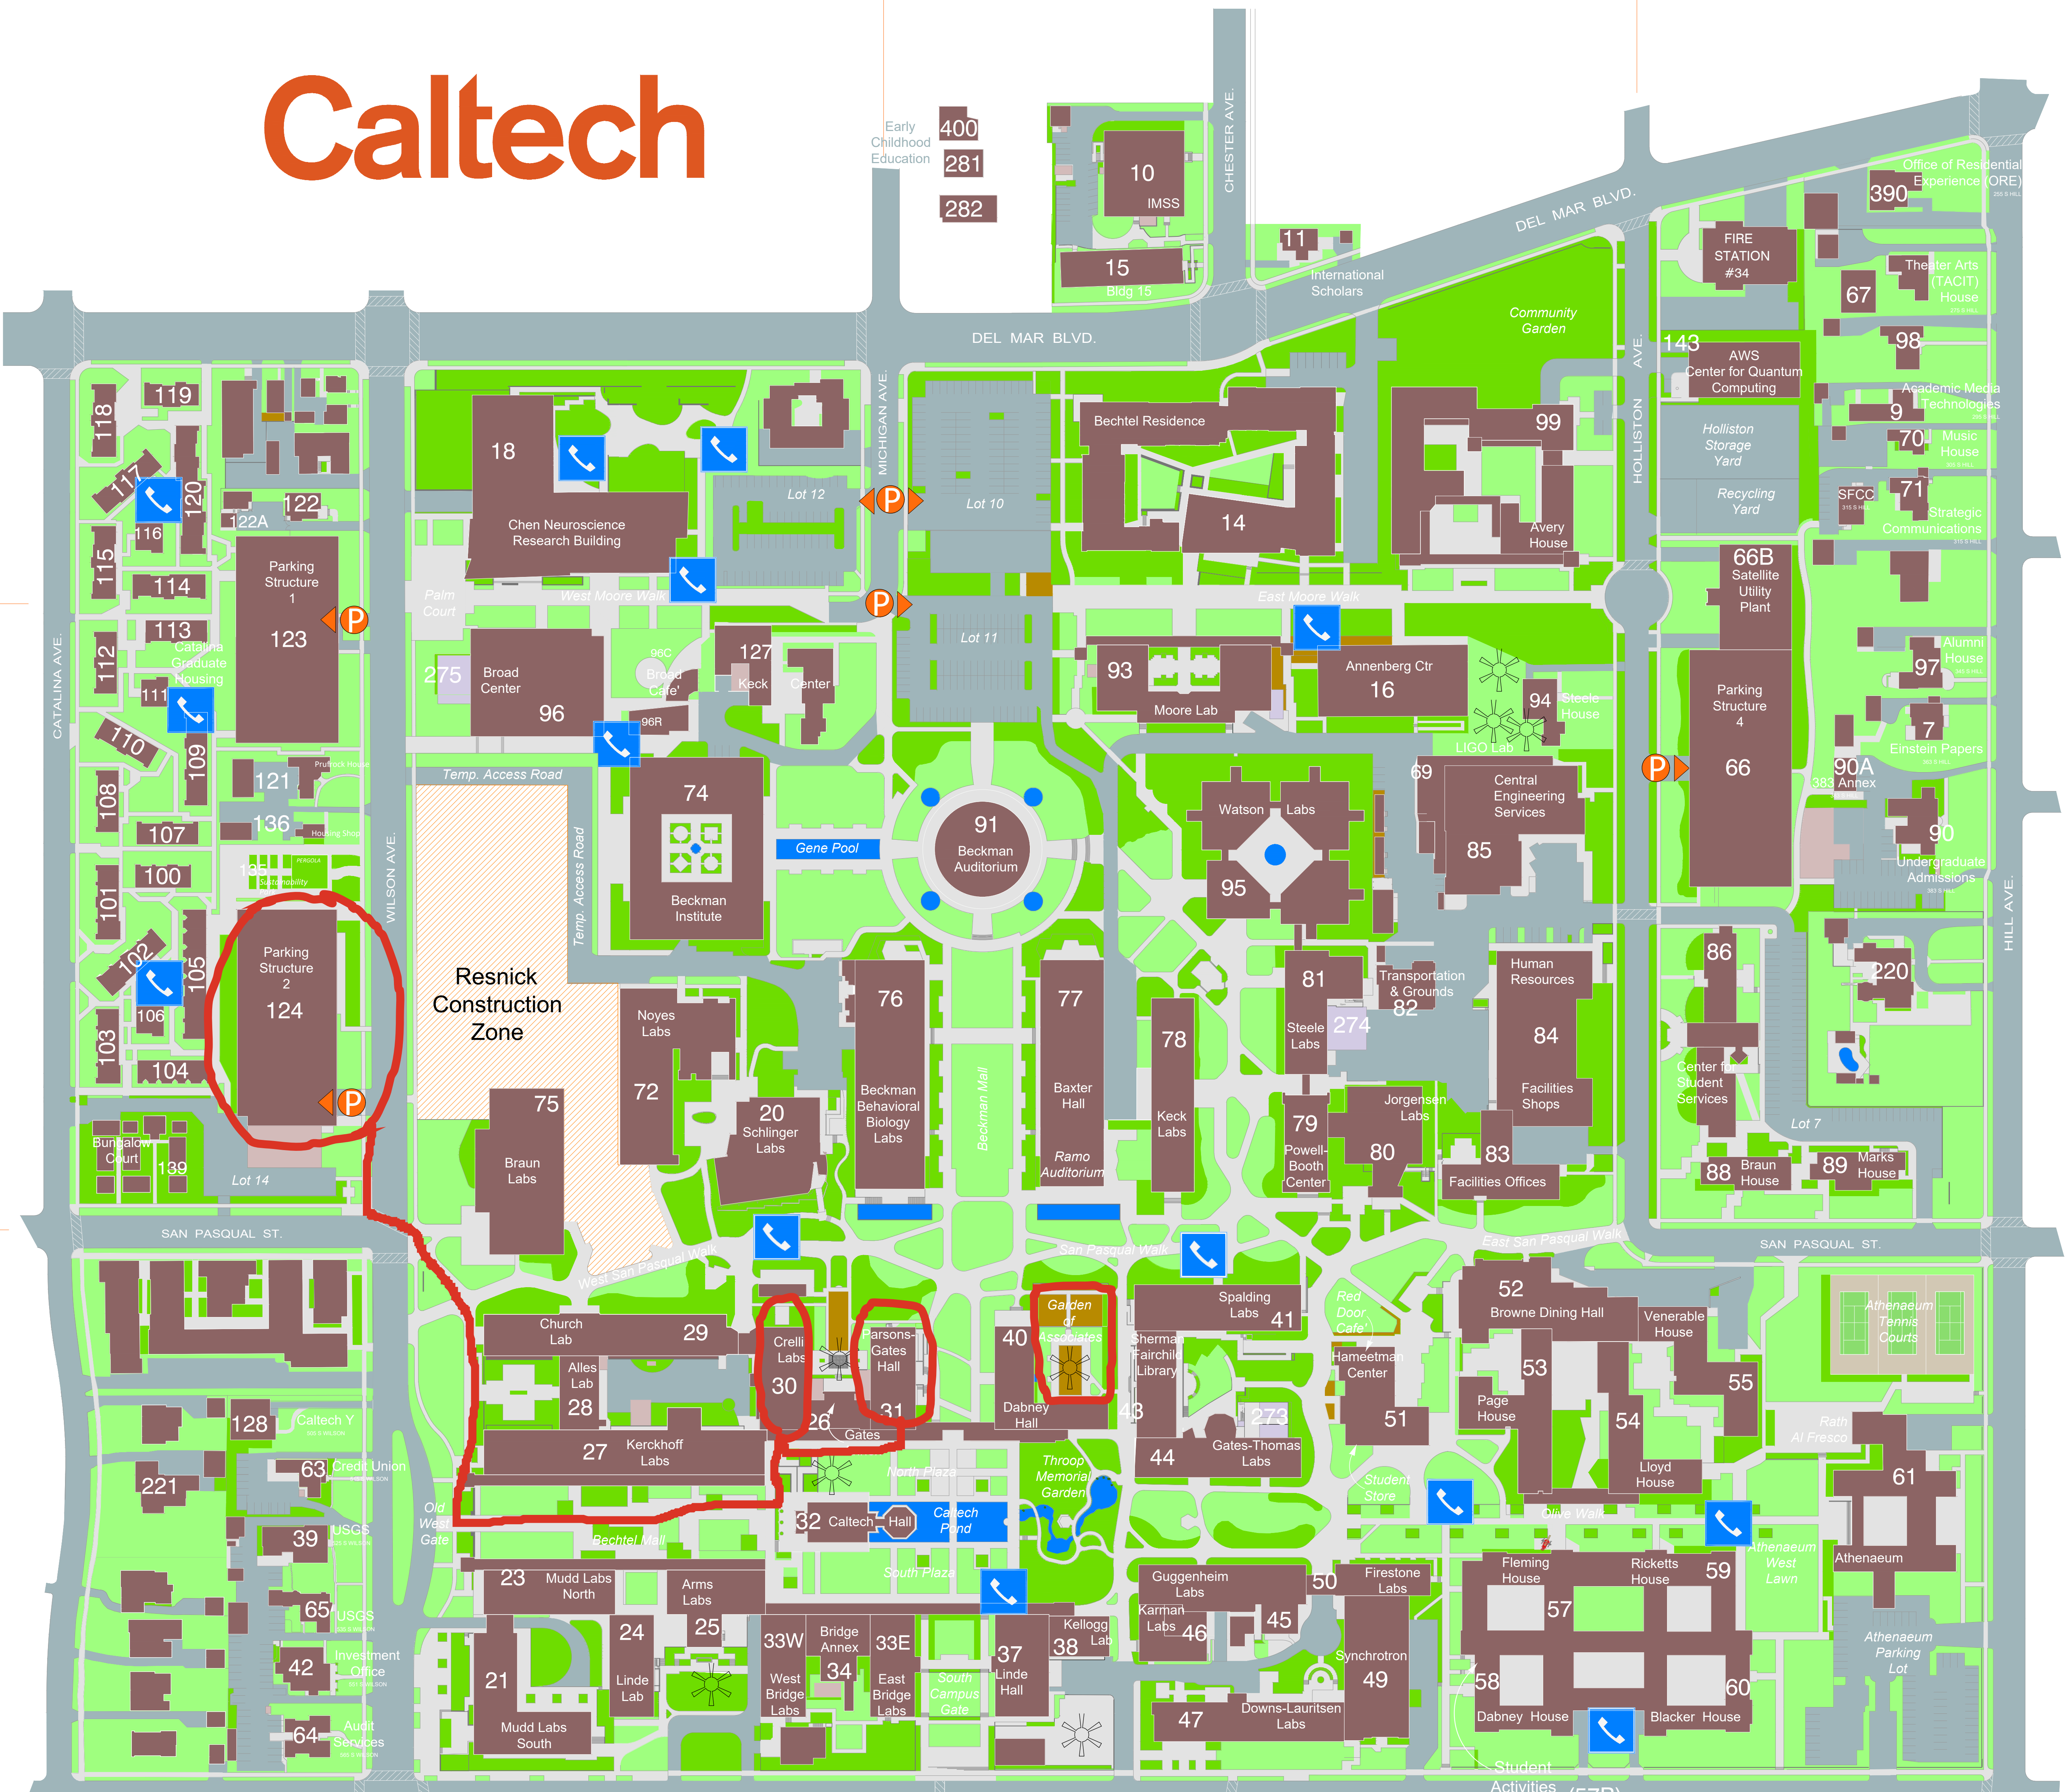

Caltech

Map Updated: Nov 2021

Map Key

	Campus Building
	Building Name
	Building Number
	Athletic Track or Court Area
	Crosswalk
	Paved Walkway or Pedestrian Area
	Paved Driveway or Street
	To Parking
	Place Name
	Utility Pad
	Utility Grating
	Walls or Exterior Stairs
	Water Features or Pools
	Ground Cover: Lawn
	Ground Cover: Other Plants
	Ground Cover: Playing Field
	Ground Cover: None
	Under Construction

Emergency Phone

Outdoor Classroom (Temporary)